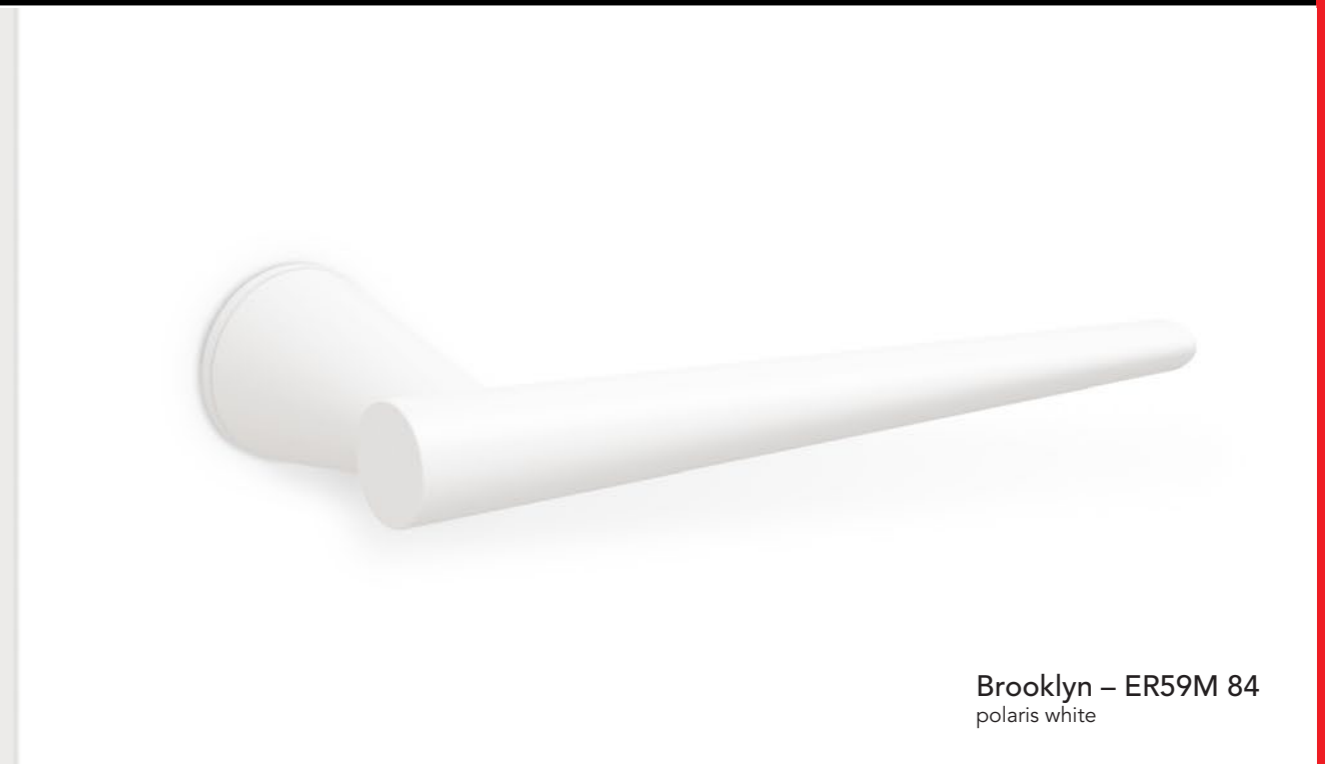

MODEL BOSTON

MODEL BROOKLYN

Brooklyn – ER59M 84
polaris white

Boston – ER58QM 71
satin stainless steel

Boston – ER58QM 83
cosmos black

Brooklyn – ER59M 71
satin stainless steel

Brooklyn – ER59M 83
cosmos black