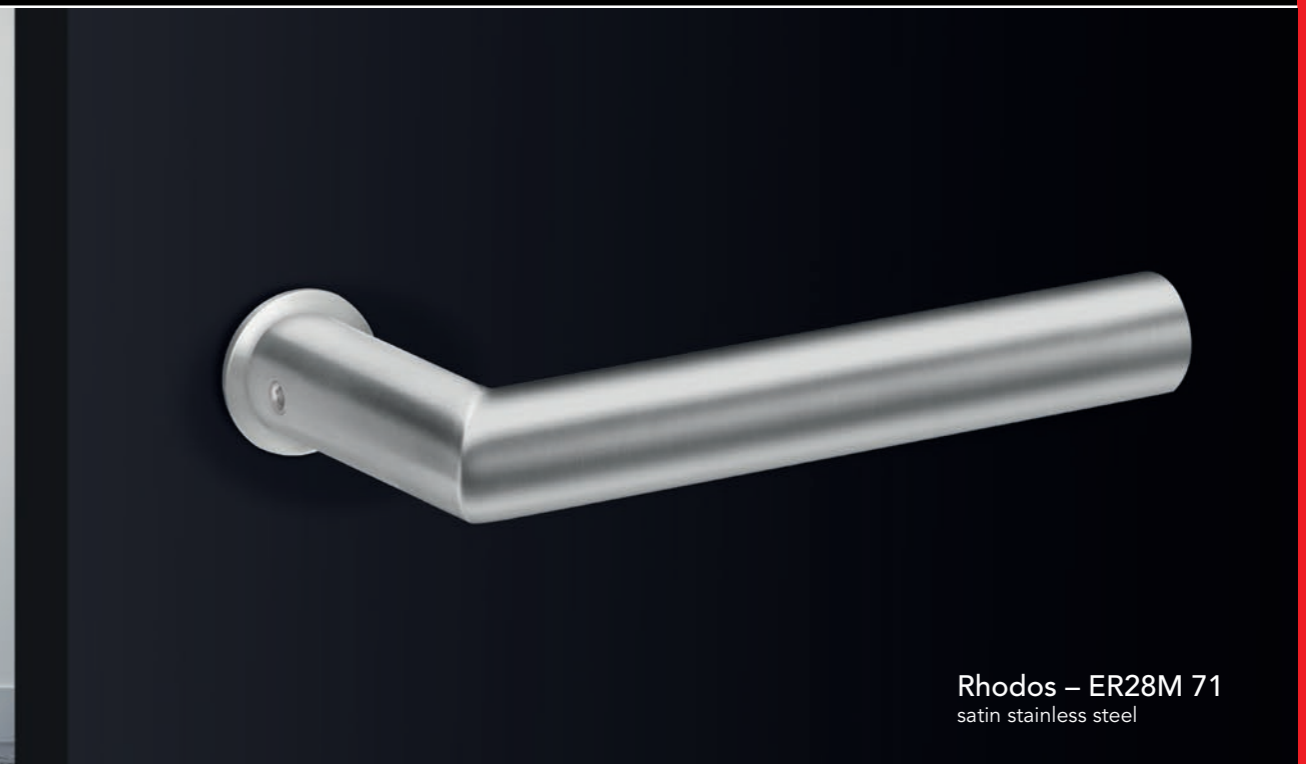

MODEL LAS VEGAS

MODEL RHODOS

Rhodos – ER28M 71
satin stainless steel