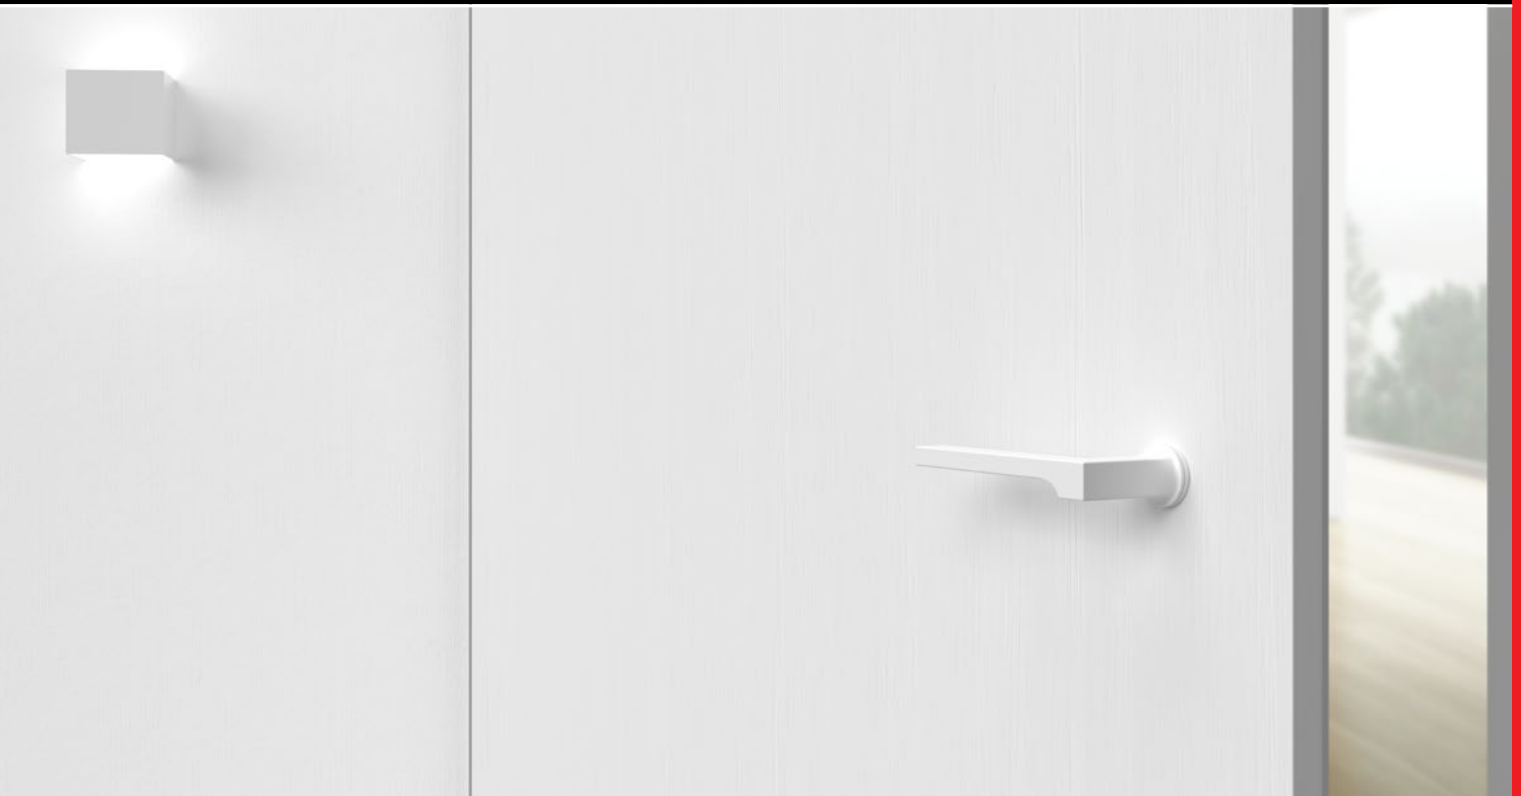

MISSION INVISIBLE

DESIGNS OF STAINLESS STEEL

KARCHER

DESIGN

MISSION INVISIBLE

MODEL SOHO

Soho – ER57M 83
cosmos black

MINIMALIST DESIGN WITH GREAT EFFECT

Minimalist - designs reduced to the essentials is the main characteristic of modern, purist interior design. KARCHER DESIGN has dedicated their mission to this style, and developed a new concept in which the door handle and rosette appear to be almost invisible: „The Mission Invisible“.

The result is a mini rose with a diameter of just 30 mm and a thickness of 2 mm. The rosette disappears almost completely behind the door handle and reduces the door fitting to a minimum. A total of five matching door handle models are available in classic matt stainless steel and the multi-award-winning trend colour Cosmos Black. In addition, the new finish Polaris White blends the door handle models into the canvas of white doors, making the door fitting invisible.

In order to make the mini-rose as minimalist as possible from a technical point of view, the rosette is not screwed on. The mini-rose is simply pressed into the door. The small serrations anchor the rose firmly in the door leaf. This innovative mounting technique does not require additional drilling in the door leaf and is particularly durable. The door handles are fixed to the spindle by means of the grub screw. On request, the mini-rose can also be combined with other models in the KARCHER DESIGN range.